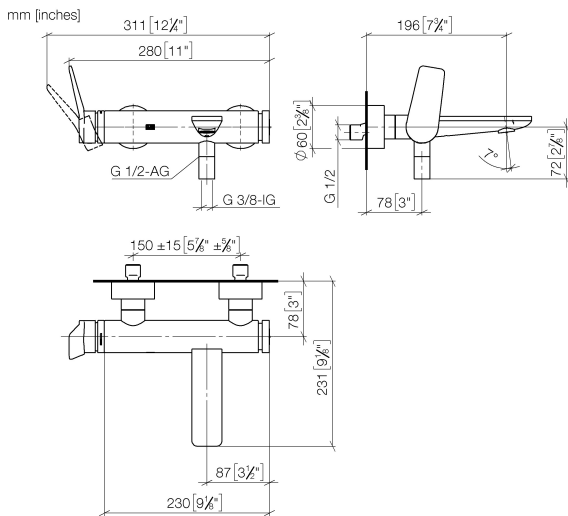

33 200 845

Flow rate chart

Certificates

IAPMO_4976 (5).   LGA_9603.   WRAS_2311042.