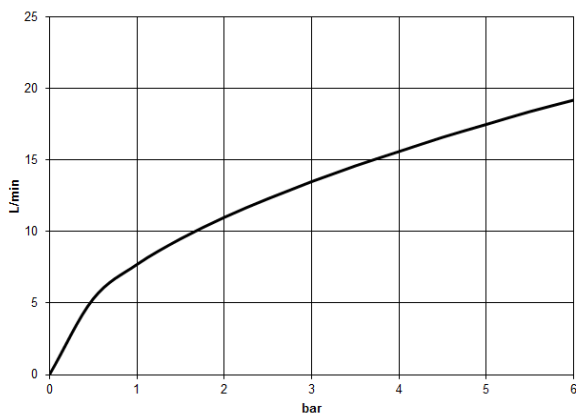

Flow rate chart

Certificates

IAPMO_4976 (5).   LGA_9603.   WRAS_2311042.